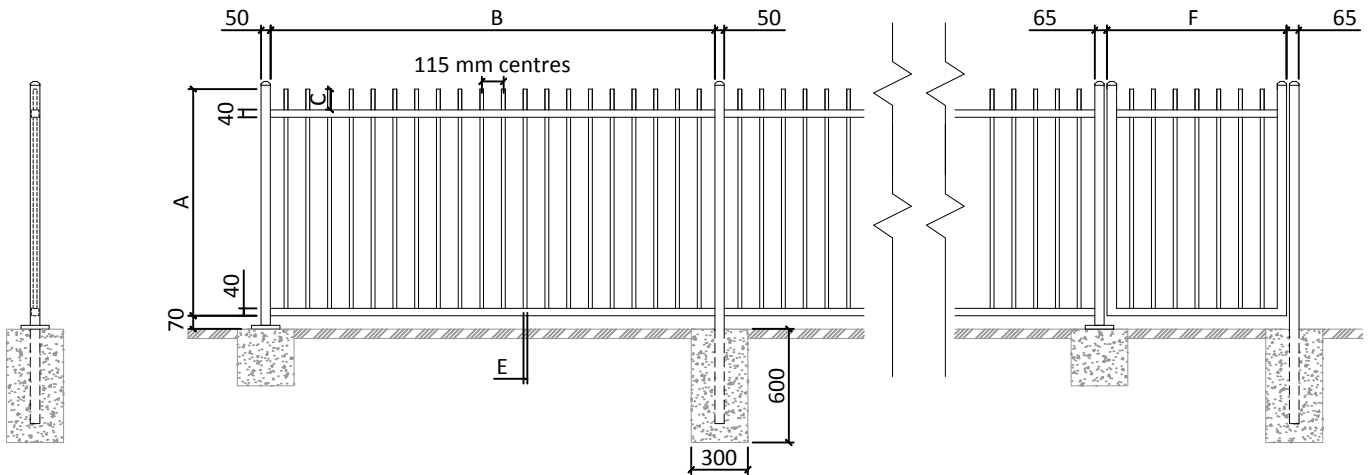

Dimension Reference

A	Height	1200 mm or 1500 mm
B	Width	2350 mm
C	Gap	110 mm
D	Horizontal size	40 mm square
E	Vertical size	20 mm square
F	Gate width	950 mm (typ for path gate) / dimensioned to suit

End View

Front View

Panel shown as 1200mm by 2350mm
All dimensions in millimeters

WARNER FENCING AND GATES LTD

FUTURA - RAKIA 12 / 15

FENCE DESIGN SPECIFICATIONS

Ref	Dwg#	Drawn	Rev	Date	Scale
----	WFG_003	AJW	-	05/09/2017	1:40 @ A4