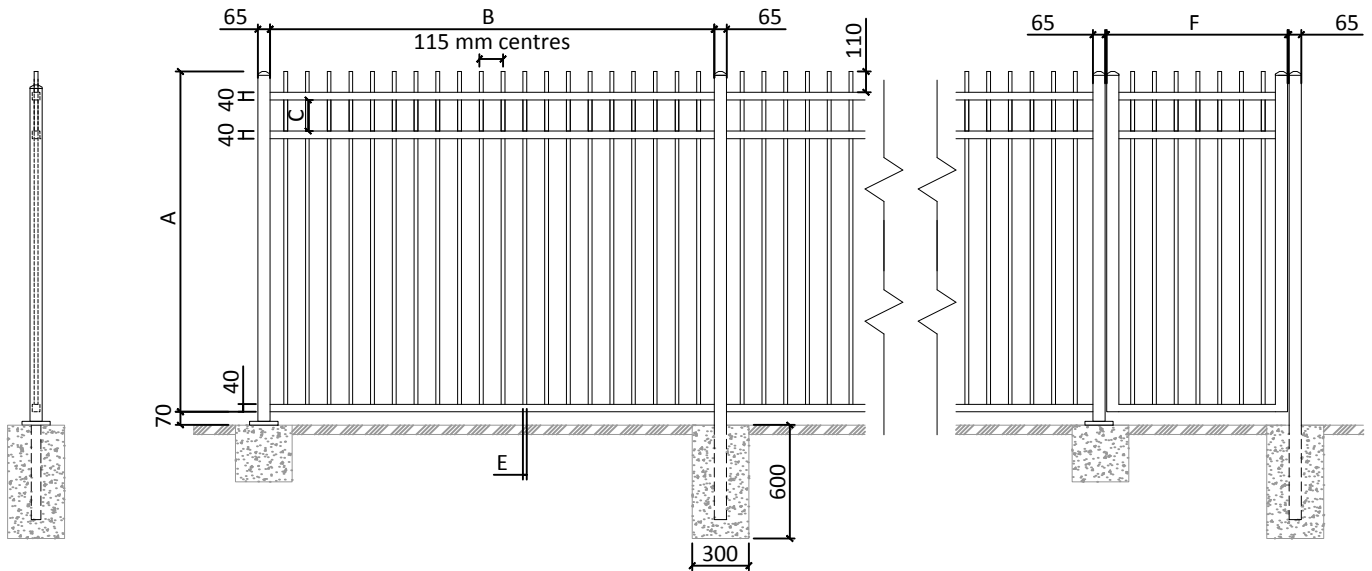

Dimension Reference

A	Height	1800 mm
B	Width	2350 mm
C	Gap	165 mm
D	Horizontal size	40 mm square
E	Vertical size	20 mm square
F	Gate width	950 mm (typ for path gate) / dimensioned to suit

End View

Front View

Panel shown as 1800mm by 2350mm
All dimensions in millimeters

WARNER FENCING AND GATES LTD

FUTURA - MANAWATU

FENCE DESIGN SPECIFICATIONS

WARNER.

Ref	Dwg#	Drawn	Rev	Date	Scale
----	WFG_004	AJW	-	05/09/2017	1:40 @ A4